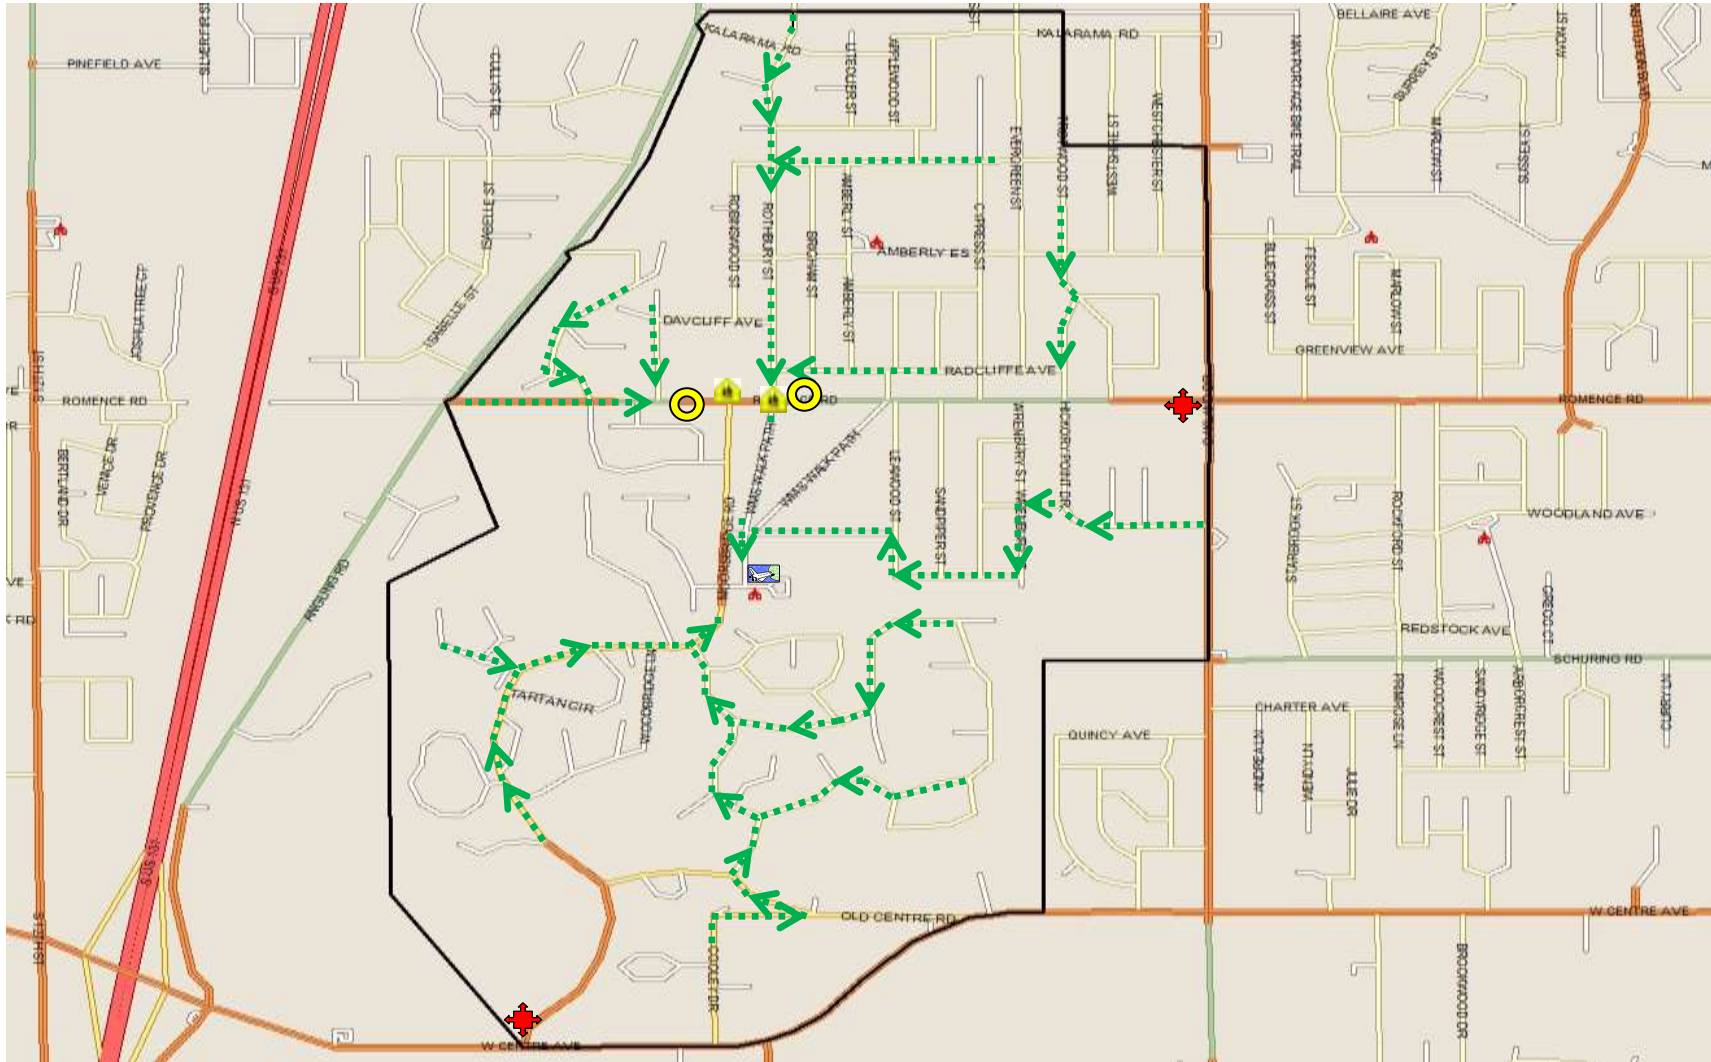

West Middle School Safe Routes to School

Legend

- | | | | |
|-------------------------------------------------------------------------------------|----------------------------------------------|---------------------------------------------------------------------------------------|-------------------------------|
|  | Traffic light |  | Cross walk |
|  | Flashing yellow light (25 MPH when flashing) |  | West Middle School |
|  | Non-transportation boundary |  | Moorsbridge Elementary School |
|  | Suggested walking route to school | | |